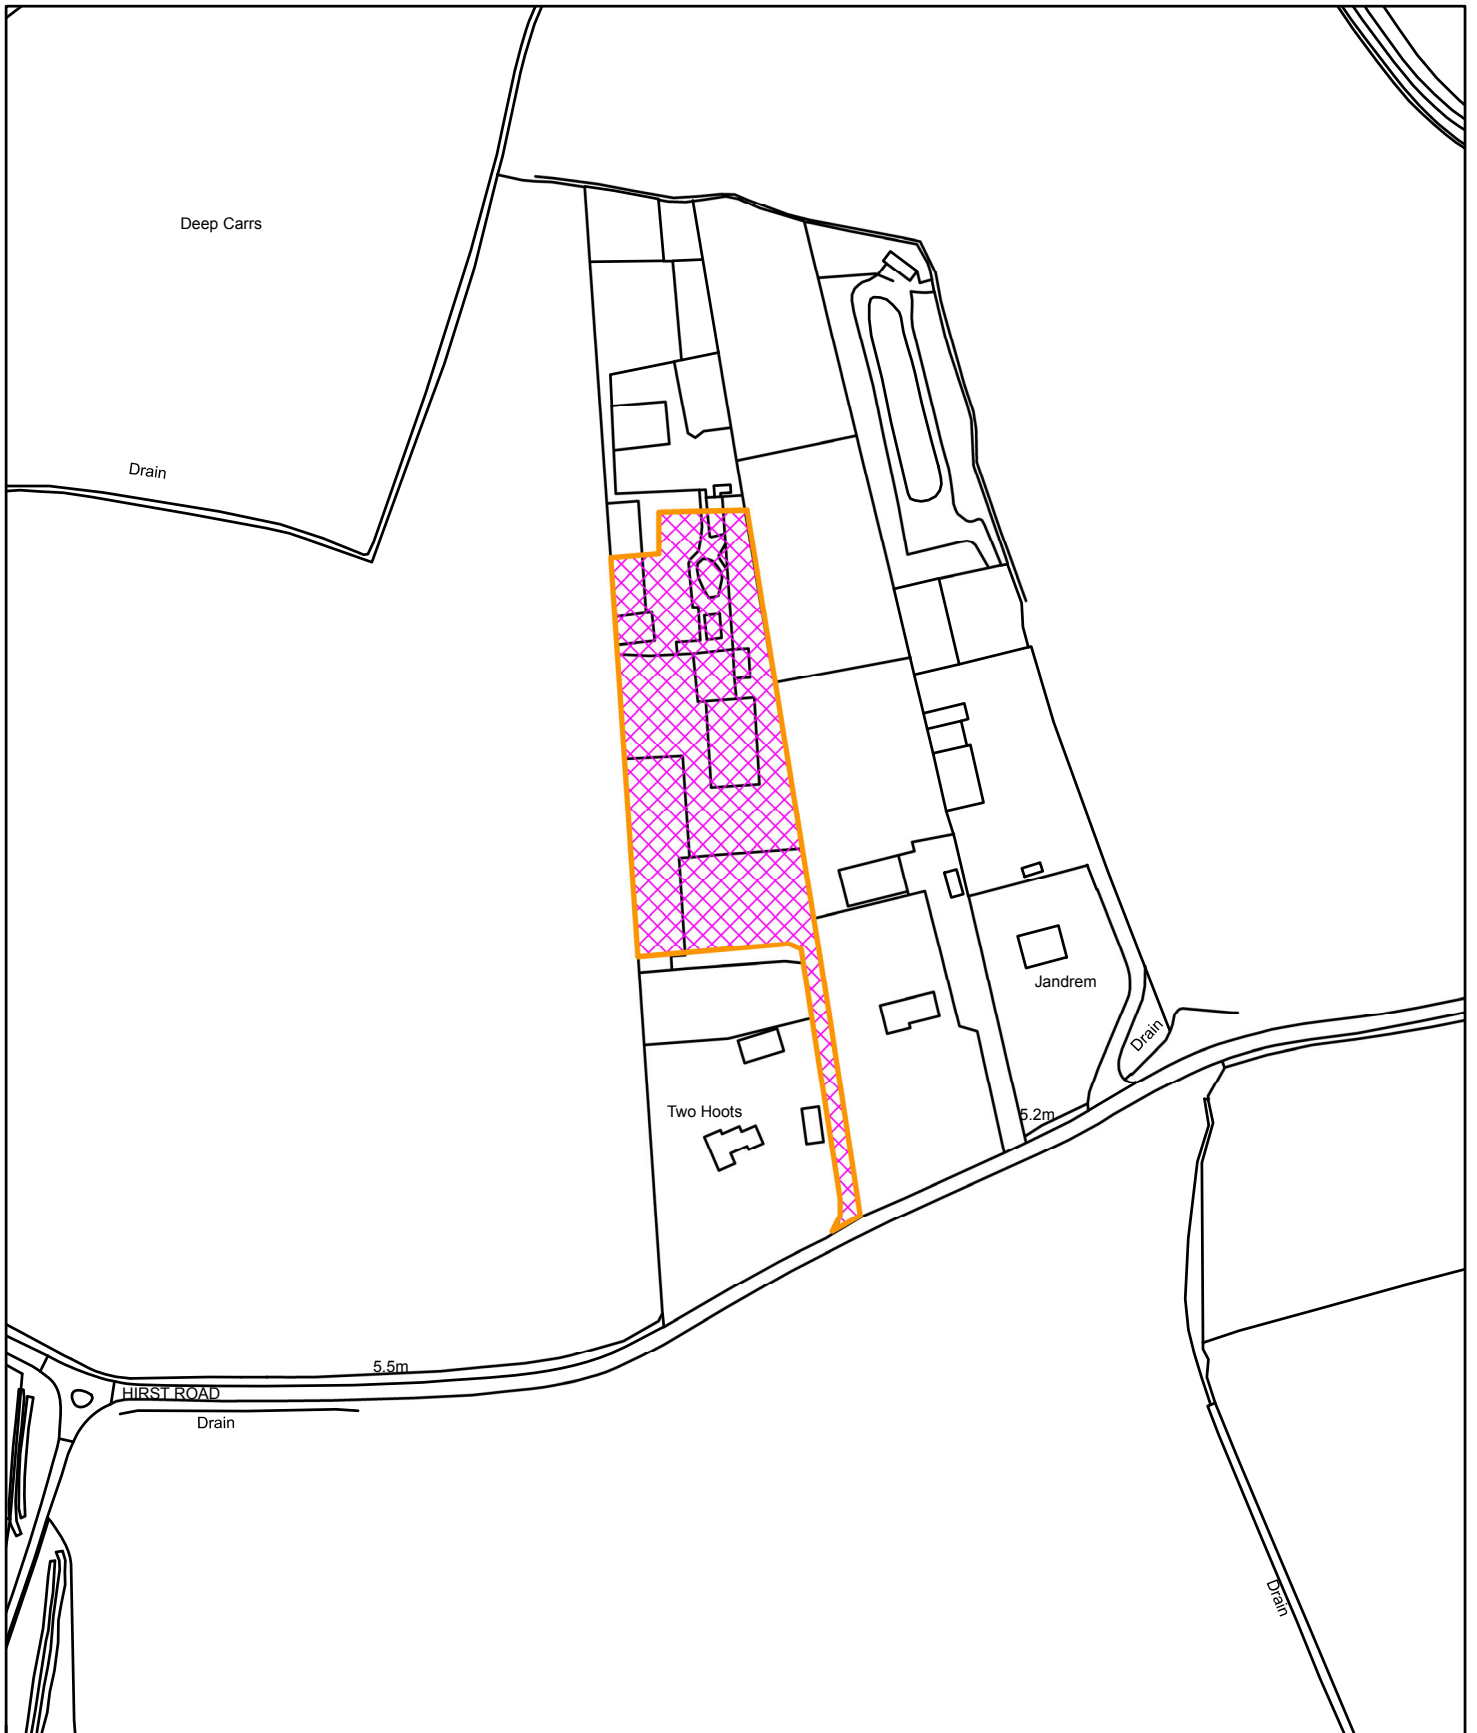

Bridge View, Hirst Road, Carlton
2021/1298/FUL

Reproduced from the Ordnance Survey mapping with the permission of Her Majesty's Stationary Office. Unauthorised reproduction infringes Crown Copyright and may lead to prosecution or civil proceedings © Crown Copyright
Selby District Council Licence No. 100018656
This copy has been produced specifically for Planning and Building Control purposes only.
No further copies may be made.

1:2,500